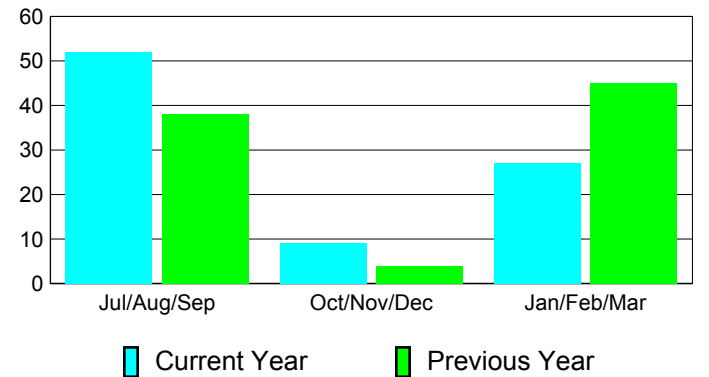

Gender Comparison 2010-2011

Jul/Aug/Sep

Oct/Nov/Dec

Jan/Feb/Mar

Male

Female