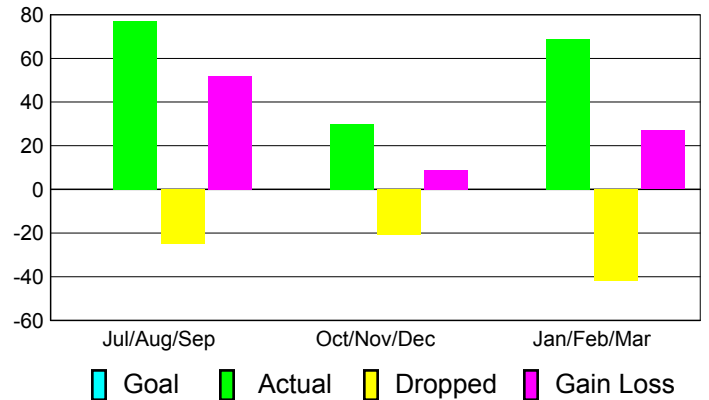

### YTD Status Quo Clubs 2010-2011

Status Quo Clubs Compared to Status Quo Members

## MEMBERSHIP

**Membership Results  
2010-2011**

**Membership  
2009-2010**

Month	Net Memb Goal	Actual New Memb	Actual Dropped Memb	Gain/Loss of Memb	Gain/Loss of Memb
Jul/Aug/Sep	0	77	-25	52	38
Oct/Nov/Dec	0	30	-21	9	4
Jan/Feb/Mar	0	69	-42	27	45
<b>Totals</b>	<b>0</b>	<b>176</b>	<b>-88</b>	<b>88</b>	<b>87</b>

### Membership Results 2010-2011

Goal, New, Dropped, Gain/Loss

### Comparison of Membership Gain/Loss

Current Year Compared to the Previous Year