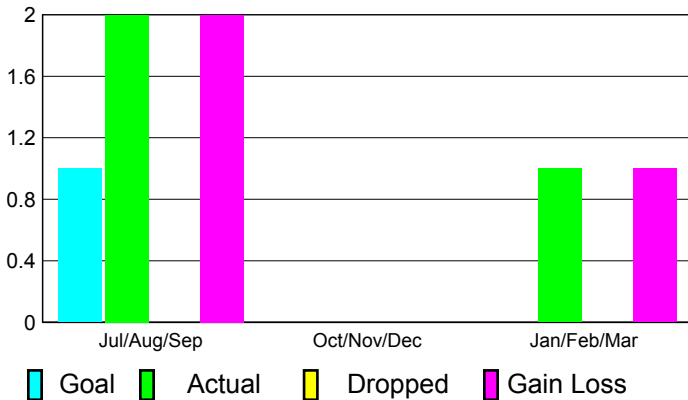

## CLUBS

**Club Results  
2010-2011**

**Clubs  
2009-2010**

Month	New Club Goal	Actual New Clubs	Actual Dropped Clubs	Gain/Loss of Clubs	Gain/Loss of Clubs
Jul/Aug/Sep	1	2	0	2	1
Oct/Nov/Dec	0	0	0	0	0
Jan/Feb/Mar	0	1	0	1	2
<b>Totals</b>	<b>1</b>	<b>3</b>	<b>0</b>	<b>3</b>	<b>3</b>

### Club Results 2010-2011

Goal, New, Dropped, Gain/Loss